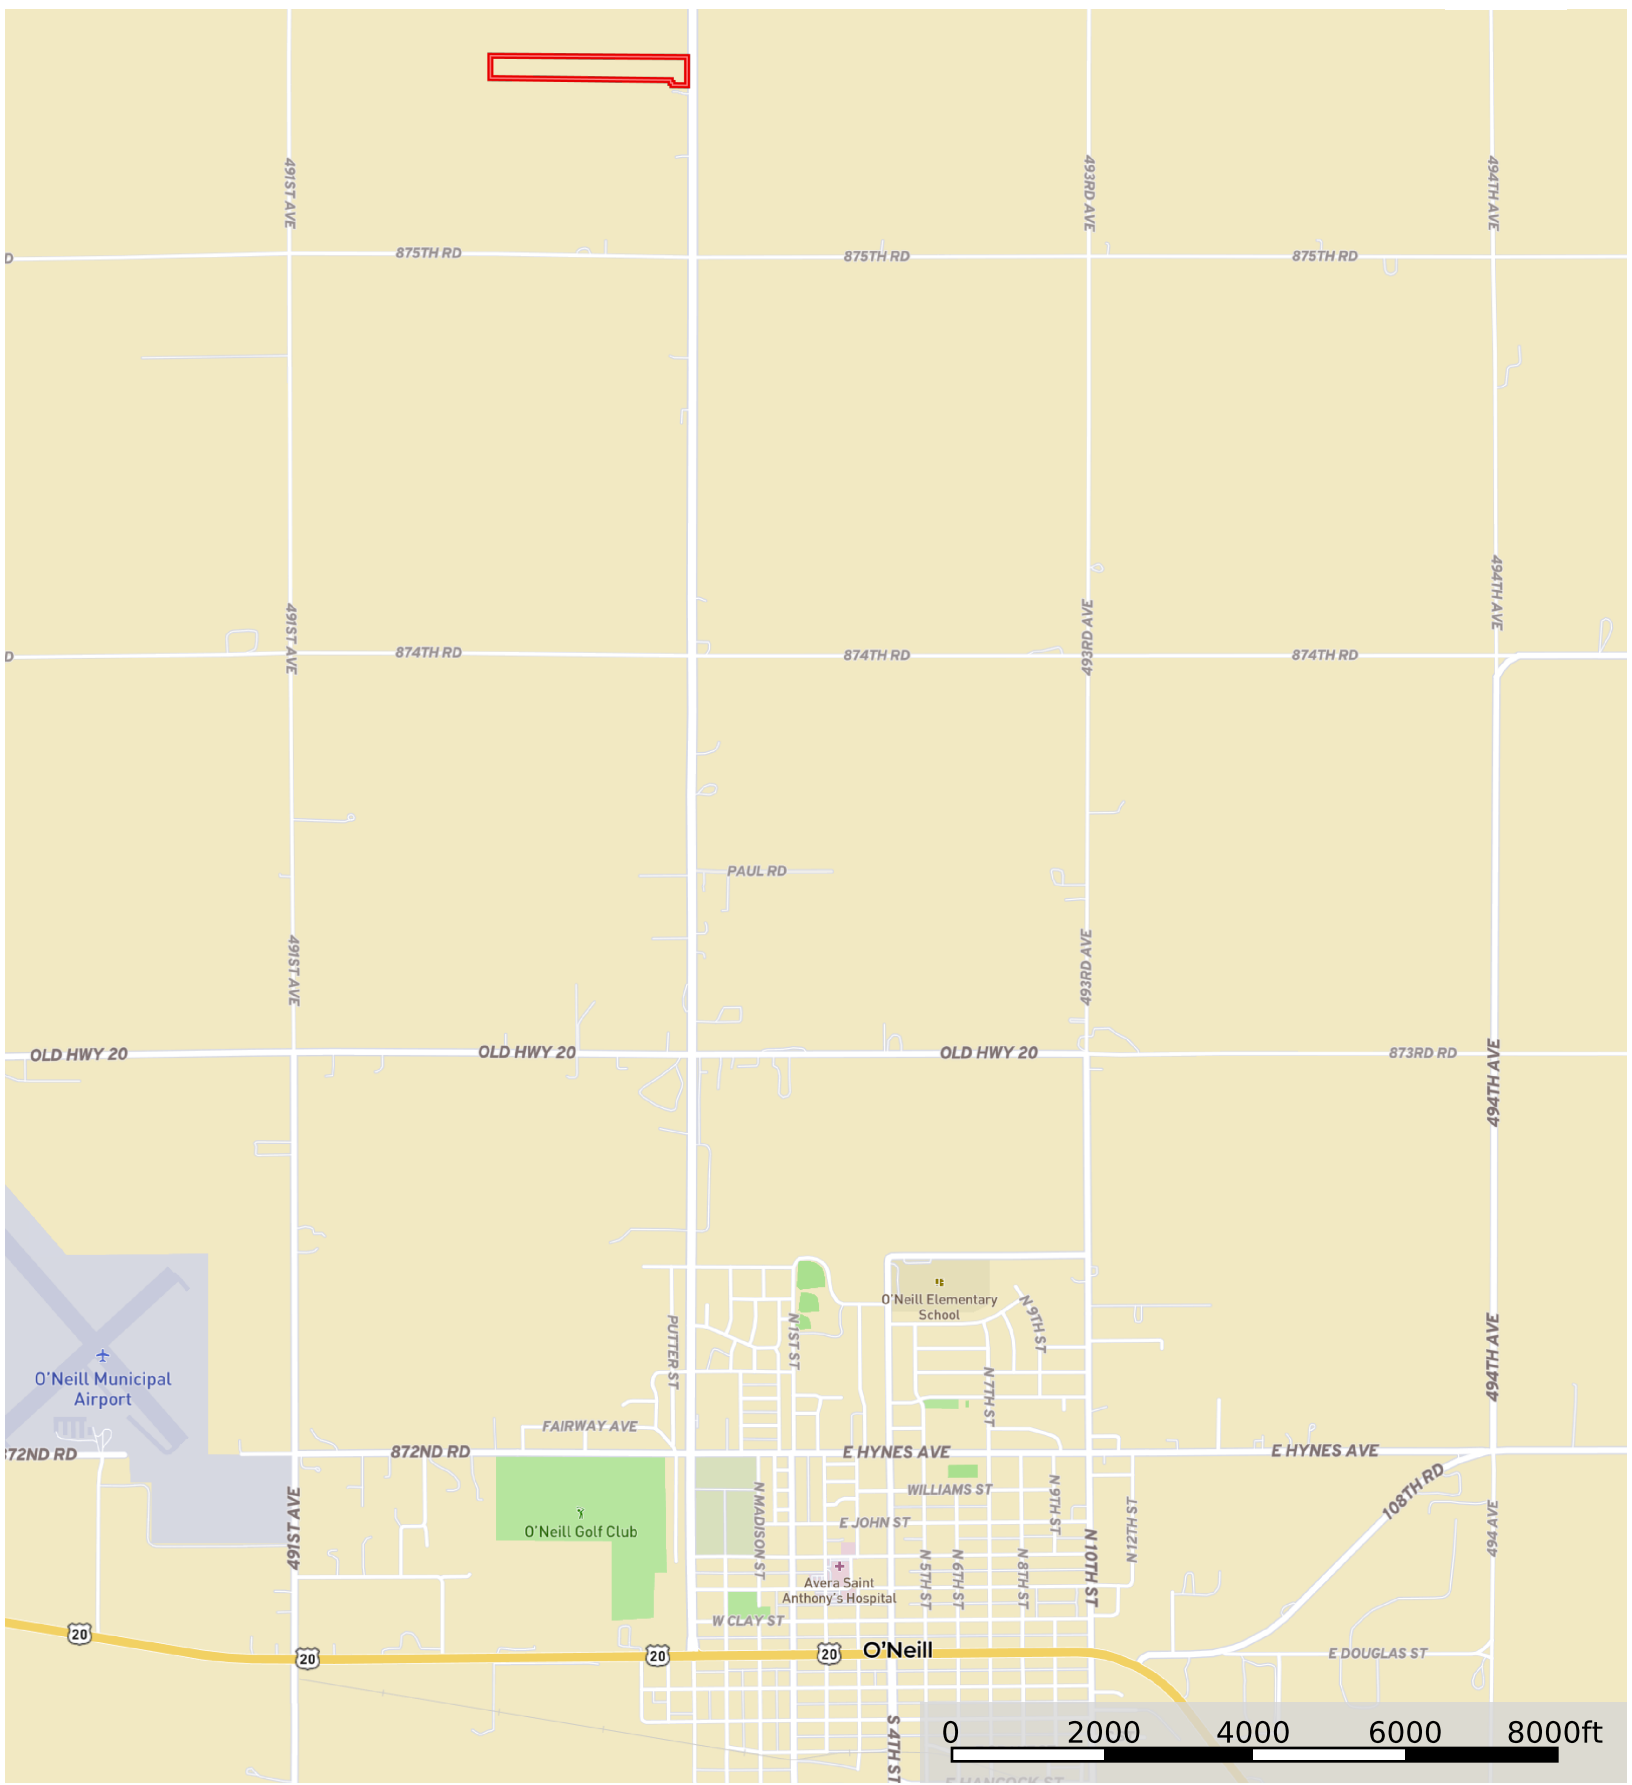

+/- 18 Acres - Hwy 281, O'Neill, NE Nebraska, AC +/-

Boundary